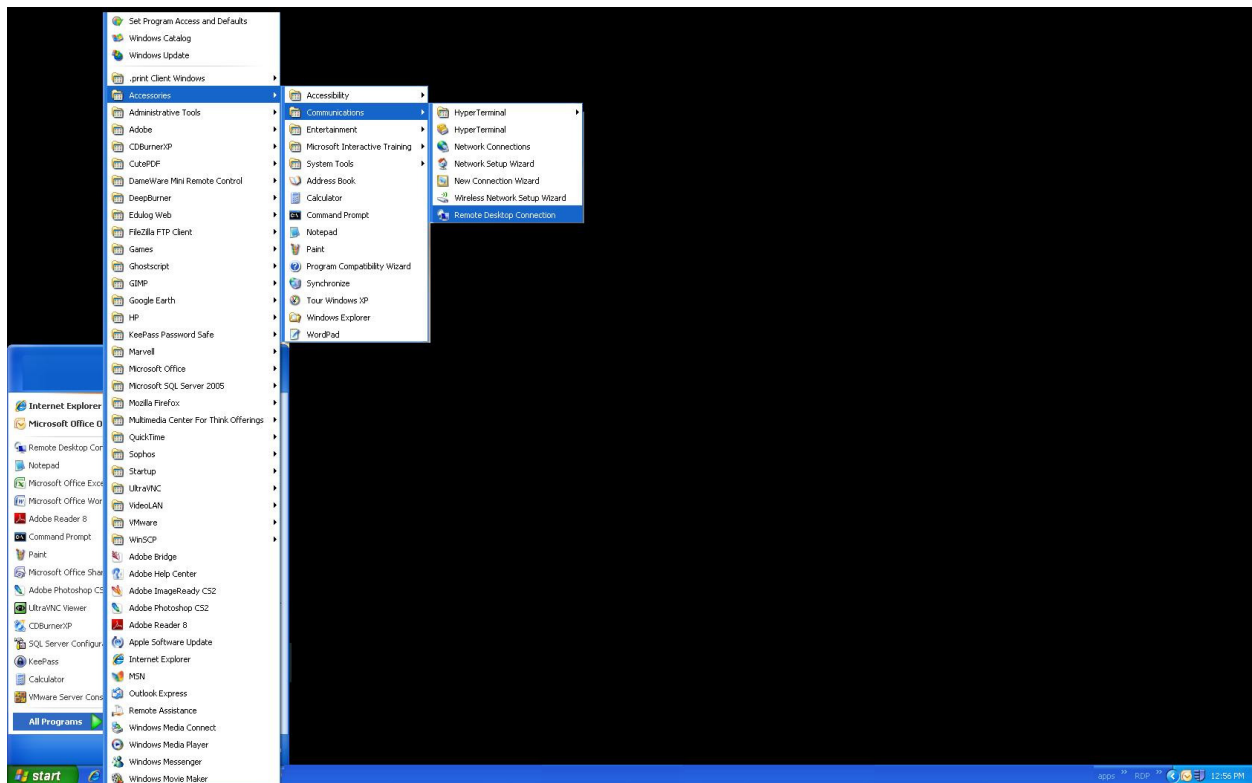

## Remote Desktop Connection in Windows XP

1. Click on **Start-All Programs-Accessories-Communications-Remote Desktop Connection**

2. Type in **thin.hsd36.org** and select connect.