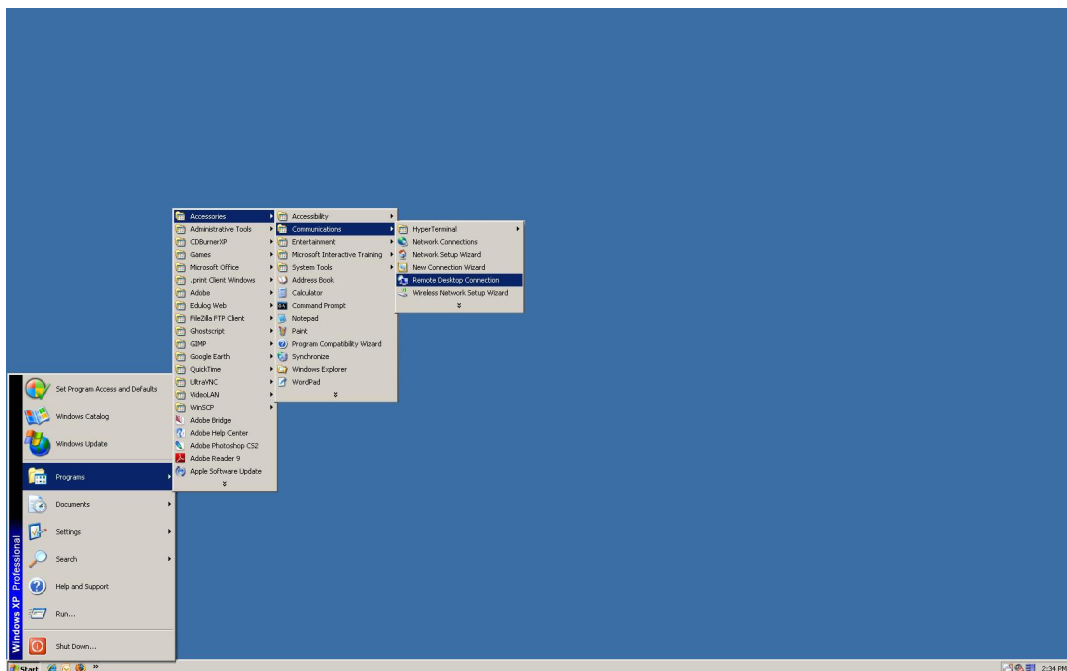

Remote Desktop Connection in Windows 2000 & Older

Windows 2000 and older requires the installation of Microsoft Remote Desktop. Navigate to the following URL to download Microsoft Remote Desktop Protocol (RDP).

<http://www.microsoft.com/downloads/details.aspx?FamilyID=80111f21-d48d-426e-96c2-08aa2bd23a49&DisplayLang=en>

Run the installation file after download is complete.

1. Click on **Start-All Programs-Accessories-Communications-Remote Desktop Connection**